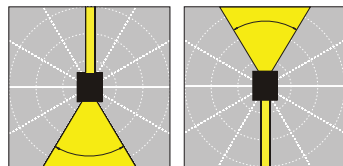

Lamper med integret LED modul må skiftes ut av installatør.

1580
NORLYS Lillehammer

This luminaire contains built-in LED lamp.

A++
A+
~~B~~
~~C~~
~~D~~

LED

This luminaire is sold with a LED lamp of energy class: **A++**
The lamp is not intended to be removed by the end-user. Can be changed by authorised personnel.

874/2012